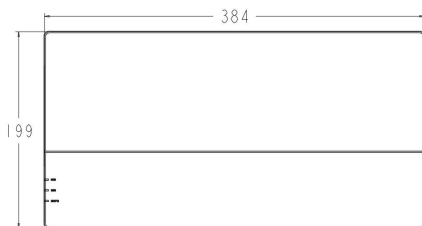

Dimensions

Units:mm

Specifications